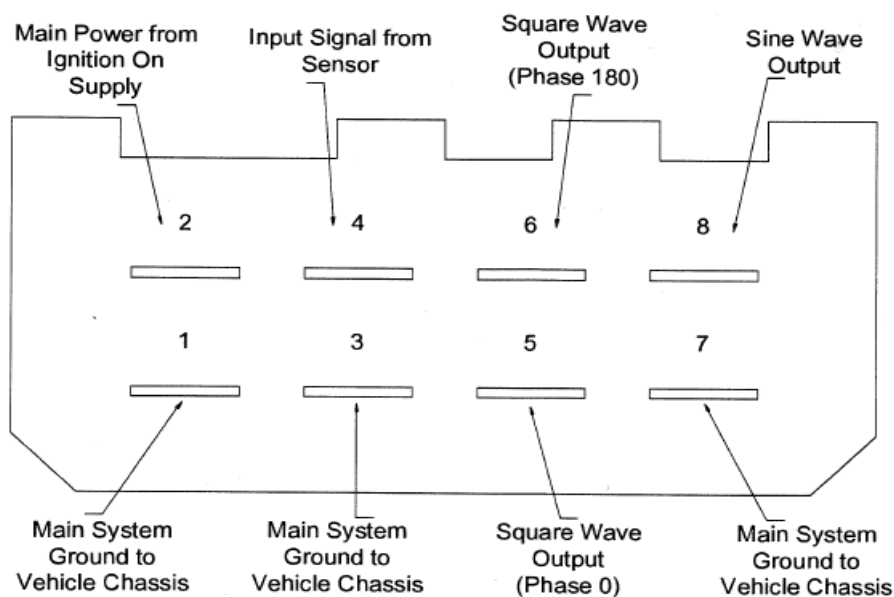

Universal Signal Conversion - Ratio Box

Part No. 411.110

Features

- Input Signal Filter (low level, noise etc.)
- Ratios Input Frequency Up or Down, settable with Internal DIP Switch
- Square Wave In Square Wave Out
- Square Wave In Sine Wave Out
- Sine Wave In Sine Wave Out
- Sine Wave In Square Wave Out
- Wide Operational Supply range 6 - 24V DC

Input Signal Voltage Level	1.5V p-p to V Supply
Input Signal Frequency Range	10Hz to 5000Hz
Output Signal Voltage Level Sine	4-5 Volts p-p into 1K ohm
Output Signal Voltage Level Square	V Supply
DIP Switch Settable Ratio Range	0.0125 to 3.1875

The ratio is equal to the equivalent binary value of the switch setting divided by 80.

The setting can be made while the unit is operating and the new setting will immediately become effective. Setting the switch to zero (all switches off) will have no effect and the immediately preceding non- zero setting will continue to be used.